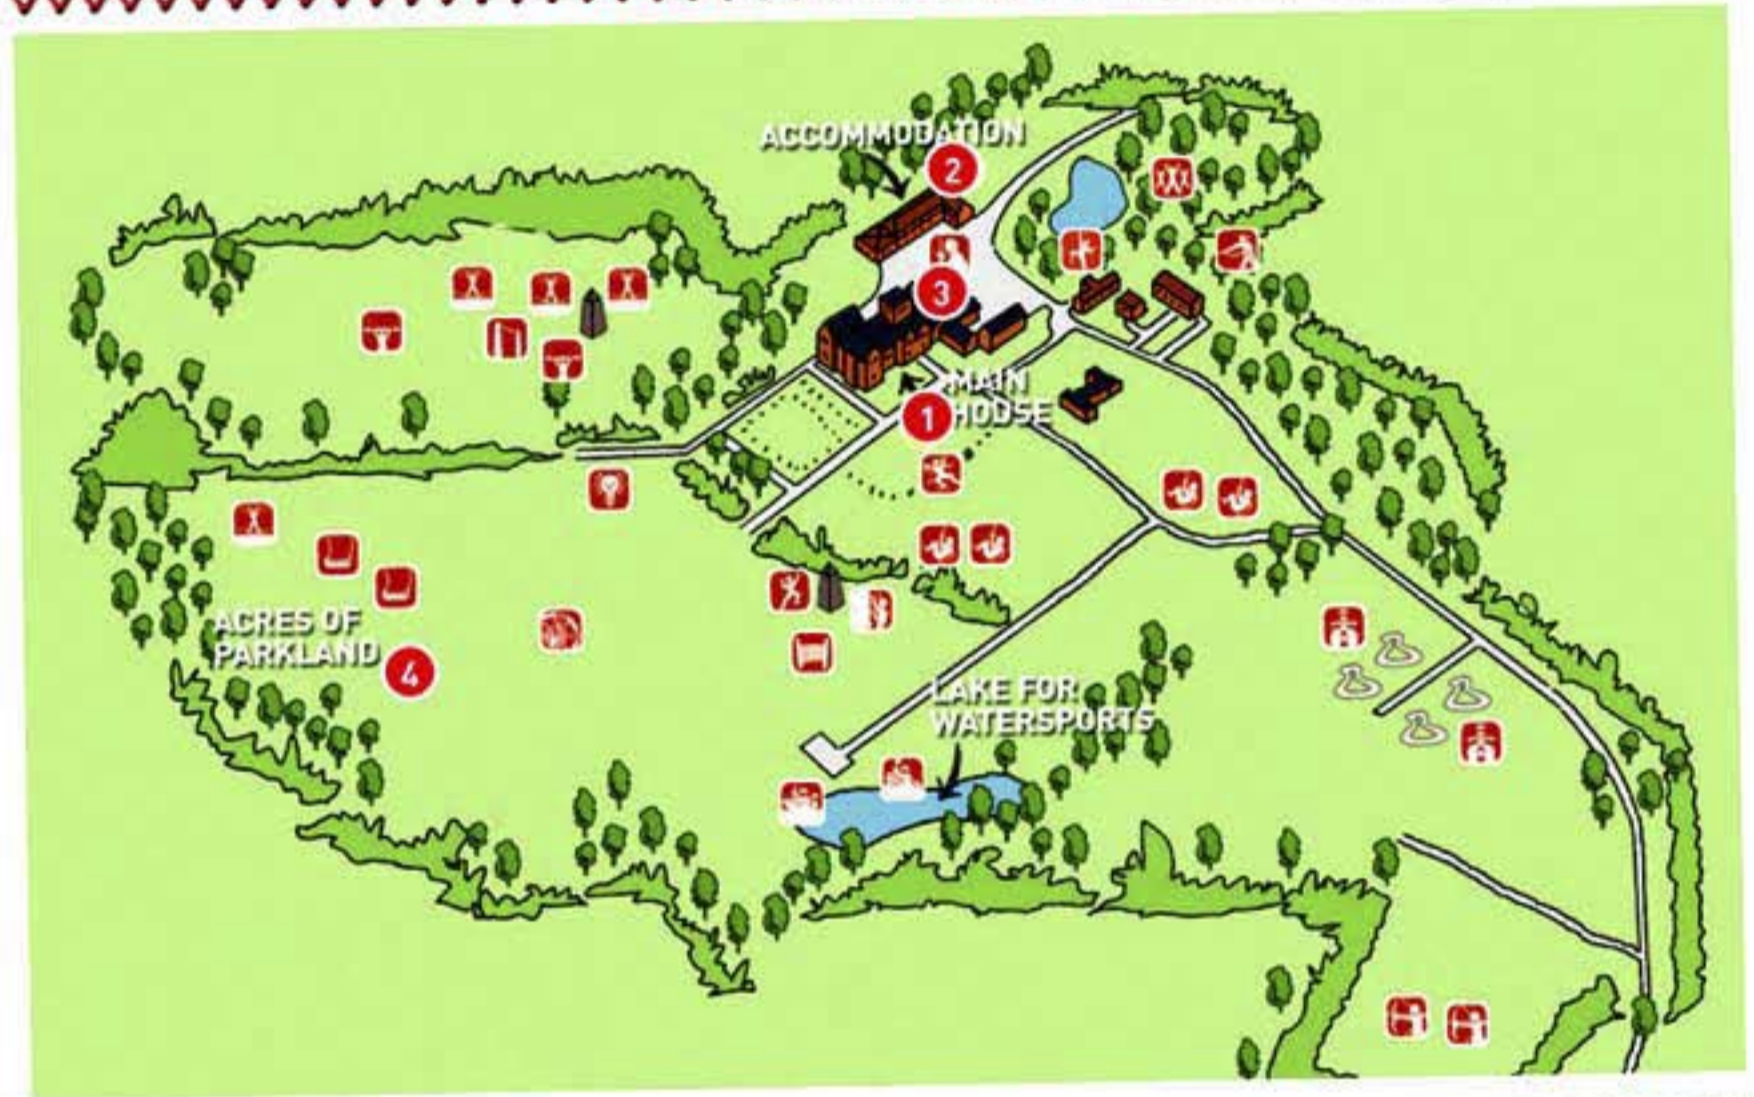

WINMARLEIGH

Adventure
Holidays

HALL

Information

1 Main House

Winmarleigh Hall was formerly a spectacular traditional Victorian Estate. Set in 50 acres of gardens, parkland and woodland, the building retains many original features.

2 Accommodation

At Winmarleigh Hall, rooms are either in the main house or the adjacent modern accommodation blocks. All are en-suite and sleep 4 - 10 guests.

3 Dining Room

After a full day of activities, sample the great food in Winmarleigh's newly refurbished dining hall!

4 Woodland Activities

With plenty of woodland on site, many of Winmarleigh's activities are hidden around the grounds just waiting to be discovered!

WHAT CAN I DO HERE?

Set in 50 acres of parkland, Winmarleigh Hall offers some great activities, including the well loved - giant swing! This centre also has a quad biking track and a newly built private lake for raft building.

Abseiling	Climbing	Quad Bikes
All Aboard	Fencing	Raft Building
Archery	Giant Swing	Sensory Trail
Bouldering Wall	Initiative Exercises	Team Challenge
Canoeing	Jacob's Ladder	Trapeze
Cat Walk	Low Ropes	Vertical Challenge
Challenge Course	Orienteering	Zip Wire