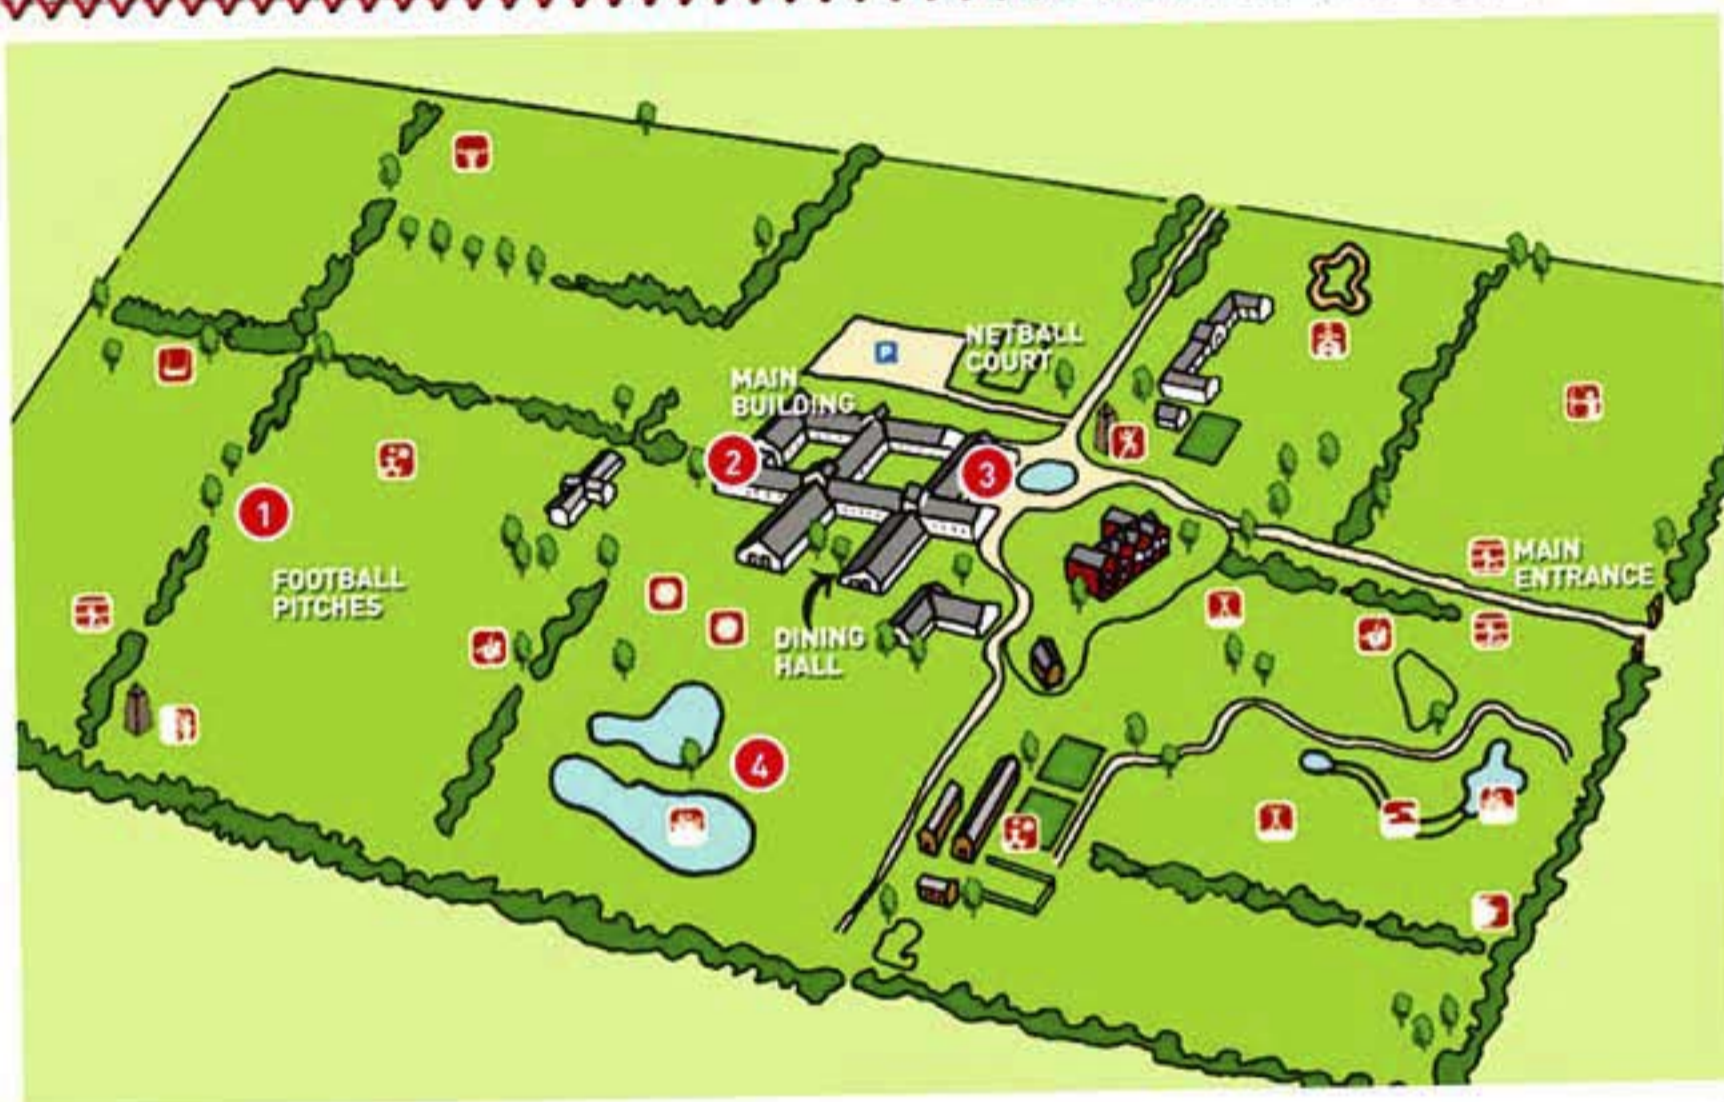

LIDDINGTON

*Adventure
Holidays*

Information

1 Football Pitches

Liddington's grounds are so large that it has a floodlit all-weather sports pitch and 11 full size football pitches!

2 Accommodation

Fantastic modern and comfortable en-suite accommodation which sleeps up to 4.

3 Centre

This new centre was once a 4 star hotel and is now a unique adventure centre.

4 Activities

There are over 150 acres of grounds to accommodate the latest and greatest range of activities! There are so many, you'll find it hard to come across the same activity twice!

WHAT CAN I DO HERE?

The 150 acre site has landscaped lakes for water-based activities, a floodlit all-weather sports pitch and 11 full size football pitches!

- | | | |
|-----------------|----------------------|--------------------|
| Raft Building | Fencing | Raft Building |
| Aeroball | Giant Swing | Sensory Trail |
| Archery | Initiative Exercises | Survivor |
| Ball Sports | Jacob's Ladder | Trapeze |
| Bridge Building | Low Ropes | Tunnel Trail |
| Canoeing | Mountain Biking | Vertical Challenge |
| Climbing | Orienteering | Zip Wire |
| Crate Challenge | Quad Biking | |